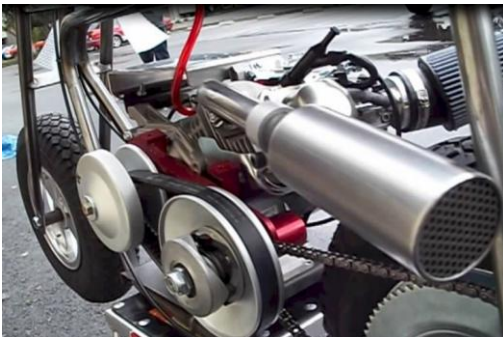

TrailSport

MINIBIKES

List

TrailSport Kit	393
Titan 5.5hp Engine	238
Titan 6.5hp Engine	288
Clutch 12T	59
Clutch 13T	59
Torque Converter Kit	189
Engine Mounting Plate	59
Stage 1 Kit	179
Shotgun Exhaust	109
K&N Air Filter	51
K&N Pre-Filter Wrap	19
Billet Air Intake	21
Engine Top Plate	26
Kickstand	19
Tank Mount Brackets	29
Assembly	175
Packaging	7

3381 Vincent Road, Suite E
 Pleasant Hill, CA 94523
 (925) 906-0334

* TrailSport Kit is less clutch and engine
 engine mounting plate required for TC
 Dealers: call for pricing