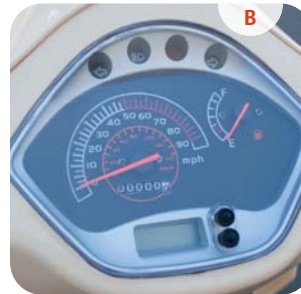

Features Shown: A - Headlight. B - Speedometer. C - Chrome Muffler Shield.