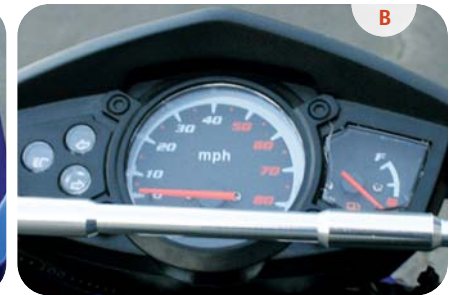

Features Shown: A - Dual Headlight. B - Speedometer. C - Dual Sport Tires.