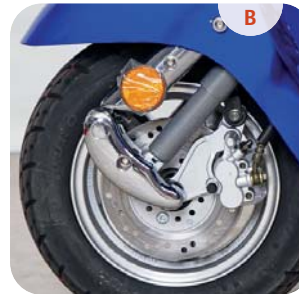

Features Shown: A - Handlebar & Headlight. B - Front Disc Brake. C - Speedometer.